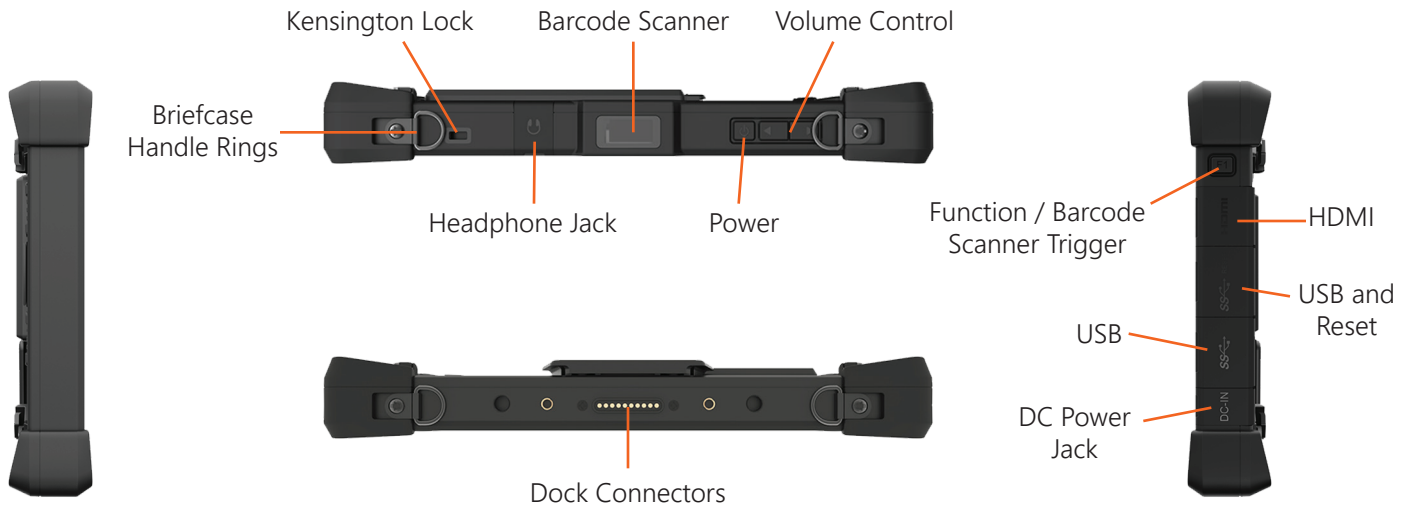

# xTablet T8650

## Quick Start Guide

Battery: Insert connector side of battery first. Then push battery in to place.